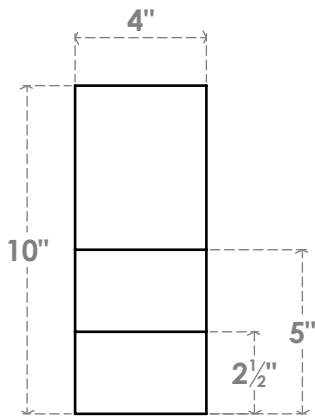

RFTP04X10X30GRN

4"W X 10"H X 30"L GREENSBORO ARCHITECTURAL GRADE PVC RAFTER TAIL

SIDE PROFILE

FRONT PROFILE

ISOMETRIC

EKENA
MILLWORK
 EKENA MILLWORK
 2300 WEST MAIN ST.
 CLARKSVILLE, TX 75426
 TOLL FREE: 866-607-0453
 WWW.EKENAMILLWORK.COM

NOTES

1. INSTALLATION TO BE COMPLETED IN ACCORDANCE WITH MANUFACTURER'S SPECIFICATIONS.
2. DRAWING MAY NOT BE TO SCALE
3. THIS DRAWING IS INTENDED FOR DESIGN AND PLANNING PURPOSES ONLY.
4. ALL INFORMATION CONTAINED HEREIN WAS CURRENT AT THE TIME OF DEVELOPMENT BUT MUST BE REVIEWED AND APPROVED BY THE PRODUCT MANUFACTURER TO BE CONSIDERED ACCURATE.
5. ARCHITECTURAL GRADE PVC PRODUCTS ARE MADE FROM EXPANDED CELLULAR PVC AND COME NATURALLY WHITE BUT MAY BE PAINTED