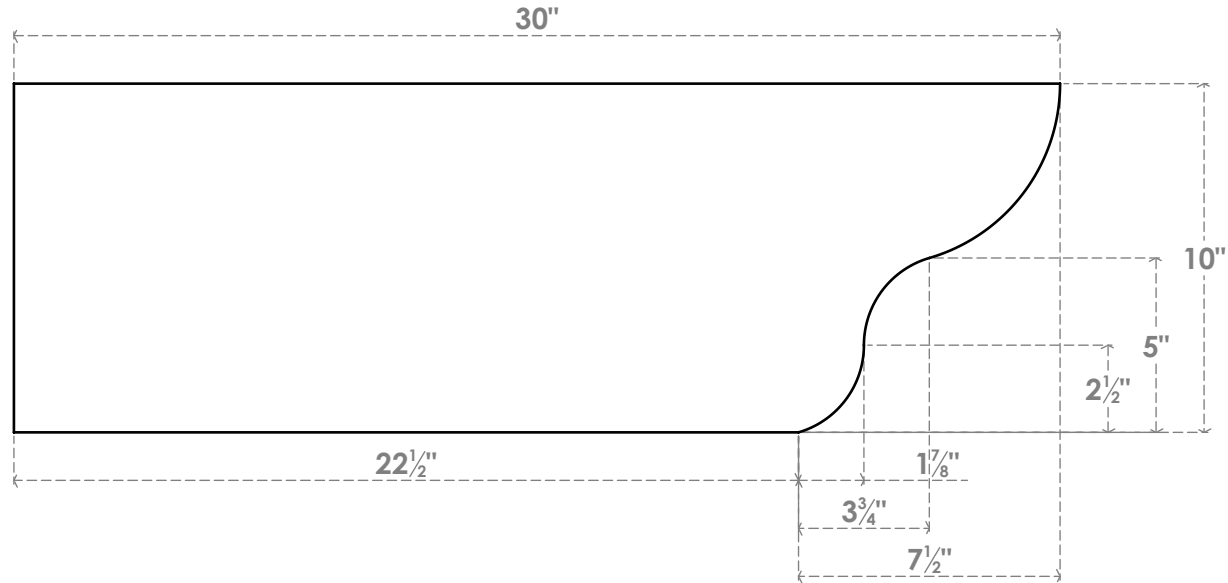

RFTP04X10X30GRN

4"W X 10"H X 30"L GREENSBORO ARCHITECTURAL GRADE PVC RAFTER TAIL

SIDE PROFILE

FRONT PROFILE

ISOMETRIC

EKENA
MILLWORK
 EKENA MILLWORK
 2300 WEST MAIN ST.
 CLARKSVILLE, TX 75426
 TOLL FREE: 866-607-0453
 WWW.EKENAMILLWORK.COM